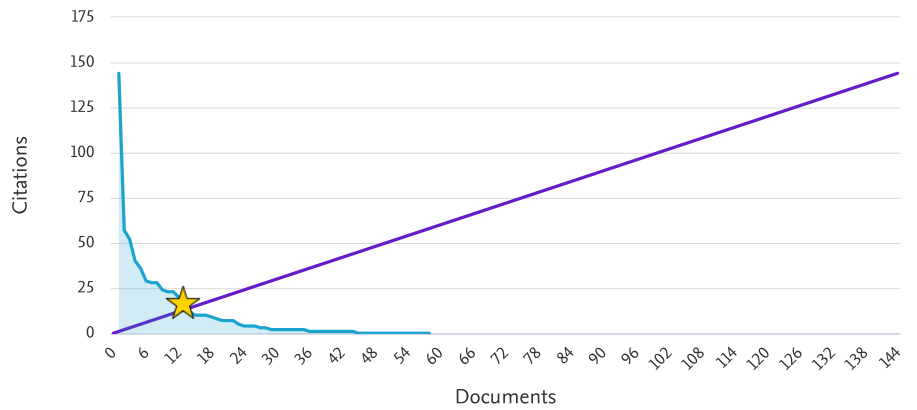

h-graph for set of Documents" data-sr-only="" pageBackLinkText="" releaseBannerComponentId="" releaseBannerCondition="false">

< Back to citation overview

Export Print Email

58 cited documents

Documents ↑	Citations ↓
1	144
2	57
3	52
4	40
5	36
6	29
7	28
8	28
9	24
10	23

These documents *h*-index

Of the documents considered for the *h*-index, 13 have been cited at least 13 times

About Scopus

[What is Scopus](#)

[Content coverage](#)

[Scopus blog](#)

[Scopus API](#)

[Privacy matters](#)